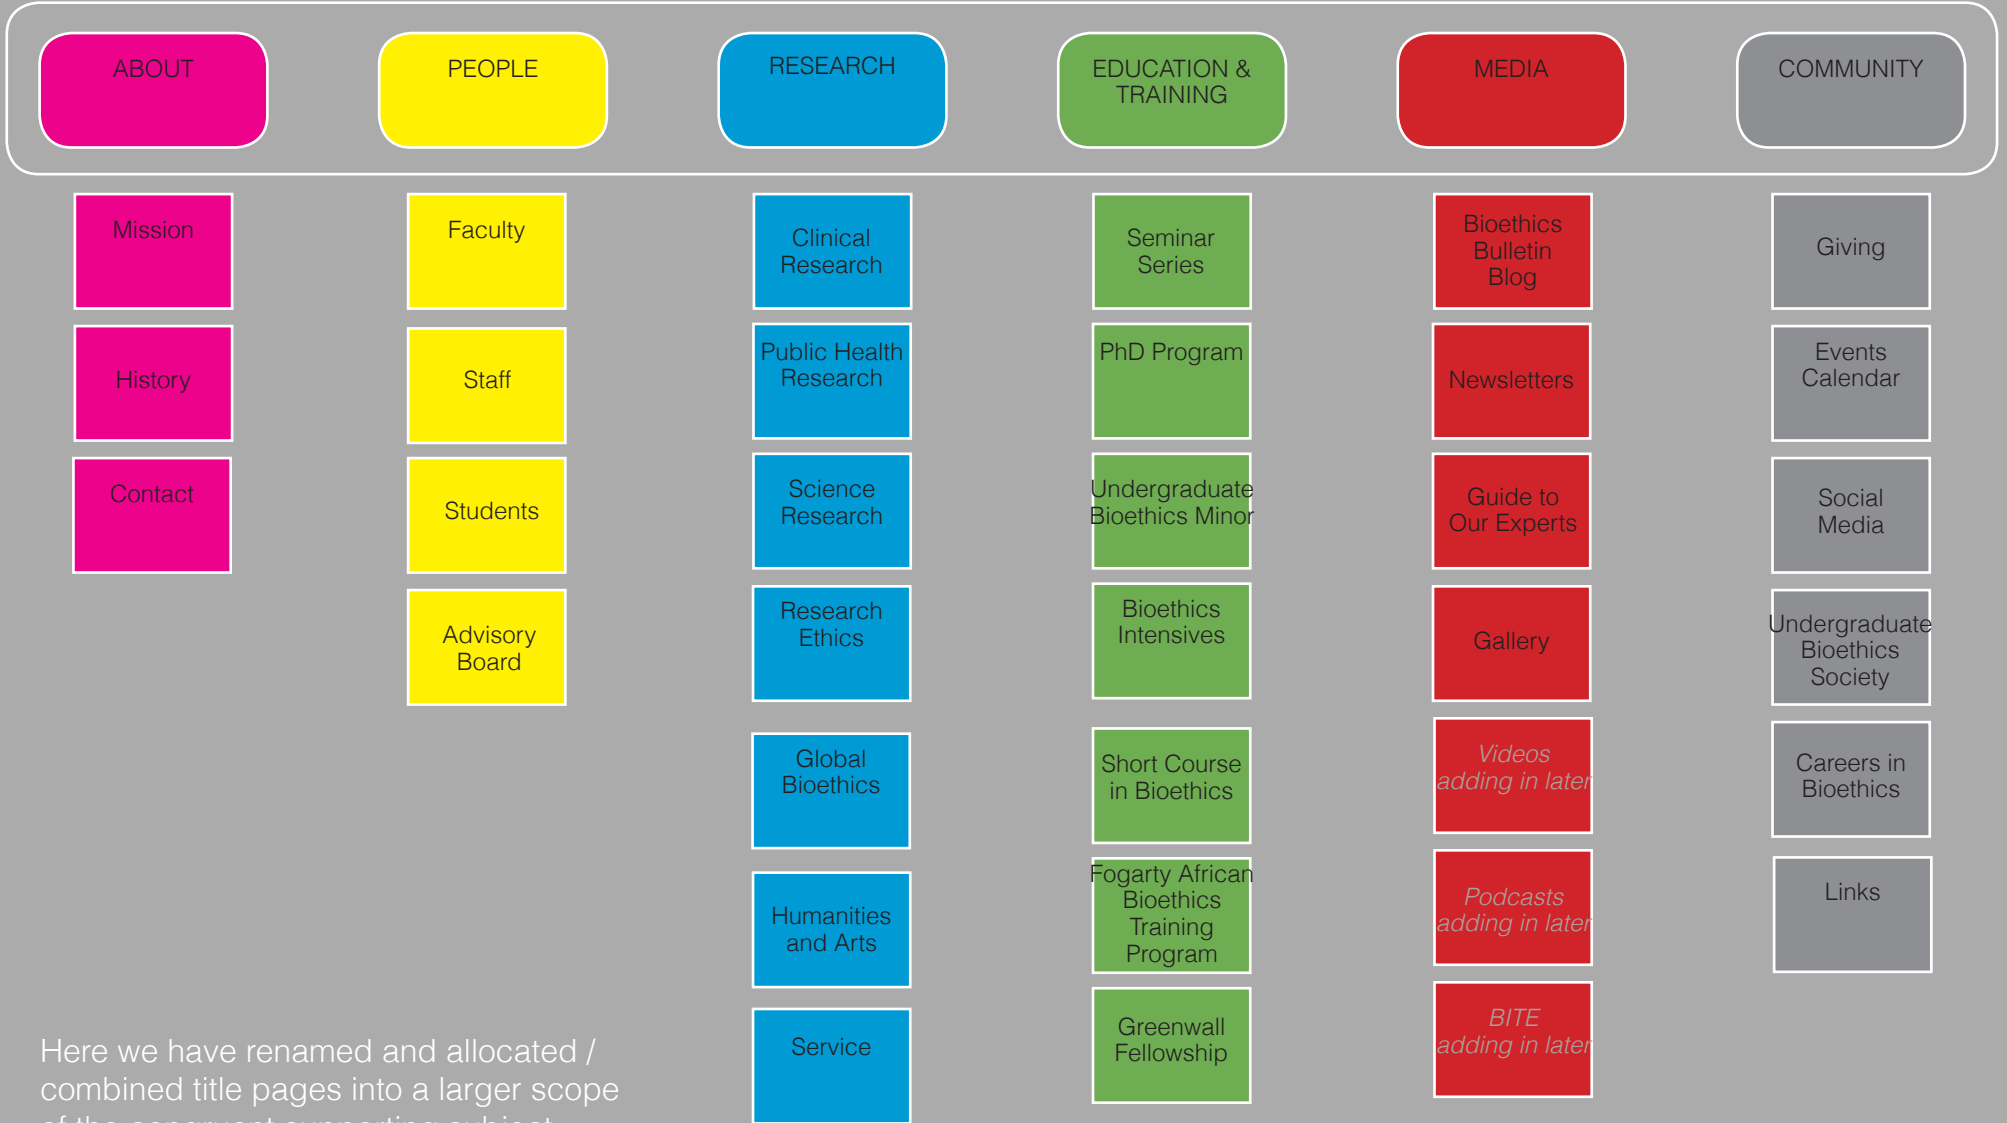

MAIN DROPDOWN MENU

MAIN DROPDOWN MENU

Here we have renamed and allocated / combined title pages into a larger scope of the congruent supporting subject.

UPDATED

About the
Institute

About us

Employment

Deering Hall:
Our Home

Greenwall
Fellowship

Fogarty
African
Bioethics
Training
Program

PhD in
Bioethics and
Health Policy

Bioethics and
Health Policy

Under-
graduate
Bioethics
Minor

Short Summer
Courses

Building a
Career in
Bioethics

Bioethics
Intensives

EDUCATION &
TRAINING

Seminar
Series

PhD Program

Undergraduate
Bioethics Minor

Bioethics
Intensives

Short Course
in Bioethics

Fogarty African
Bioethics
Training
Program