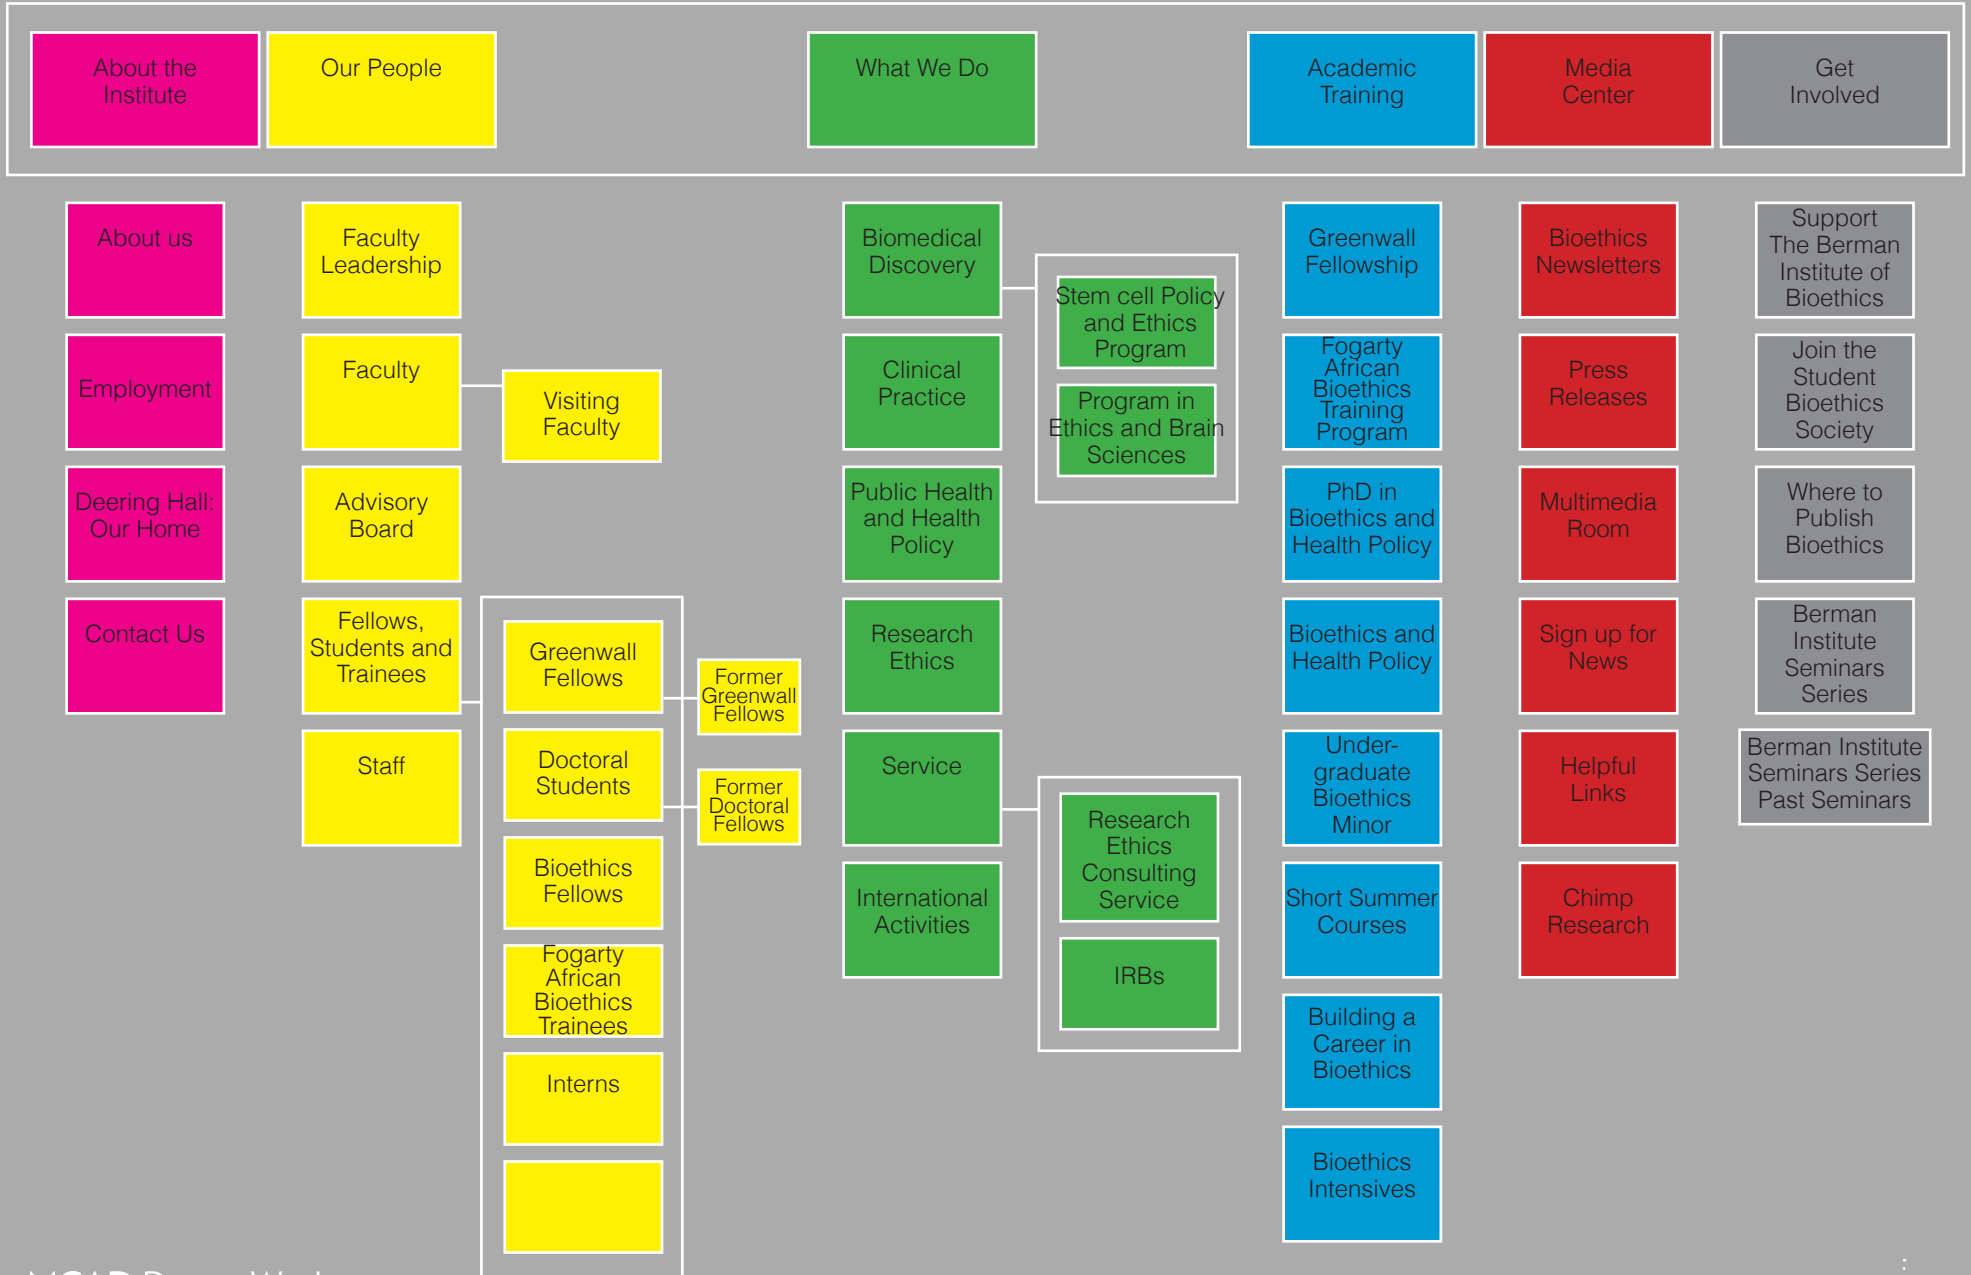

MAIN DROPDOWN MENU

MAIN DROPDOWN MENU

Here we have renamed and allocated / combined title pages into a larger scope of the congruent supporting subject.

UPDATED

About the
Institute

About us

Employment

Deering Hall:
Our Home

Greenwall
Fellowship

Fogarty
African
Bioethics
Training
Program

PhD in
Bioethics and
Health Policy

Bioethics and
Health Policy

Under-
graduate
Bioethics
Minor

Short Summer
Courses

Building a
Career in
Bioethics

Bioethics
Intensives

EDUCATION &
TRAINING

Seminar
Series

PhD Program

Undergraduate
Bioethics Minor

Bioethics
Intensives

Short Course
in Bioethics

Fogarty African
Bioethics
Training
Program

*BITE
adding in later*

COMMUNITY

Get
Involved

Support
The Berman
Institute of
Bioethics

Join the
Student
Bioethics
Society

Where to
Publish
Bioethics

Berman
Institute
Seminars
Series

Berman Institute
Seminars Series
Past Seminars